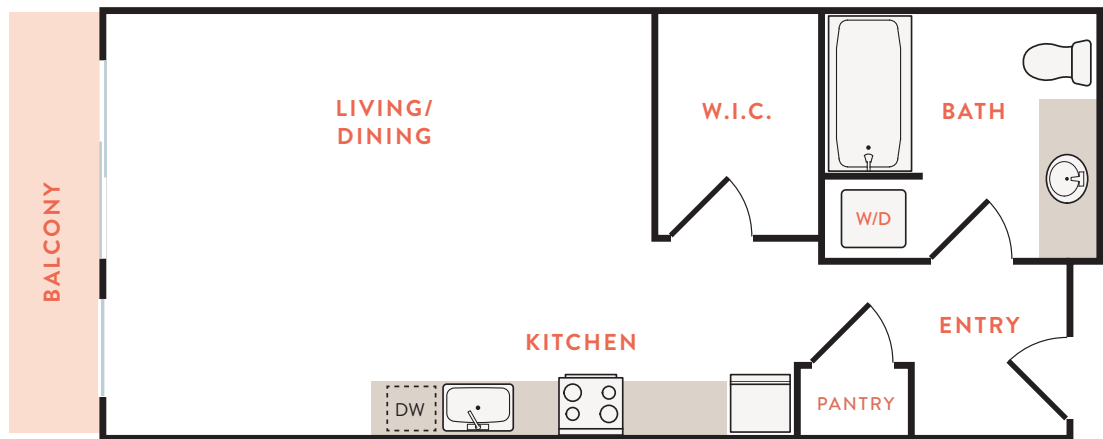

BLOOM.

ROSE HILL

Floorplans are for marketing purposes only; sizes and balconies/patios may vary by unit.

B1

OPEN 1 BED
1 BATH
538 SQ FT

Date: _____ Application Fee: _____

Rent: _____ Non-Refundable Fee: _____