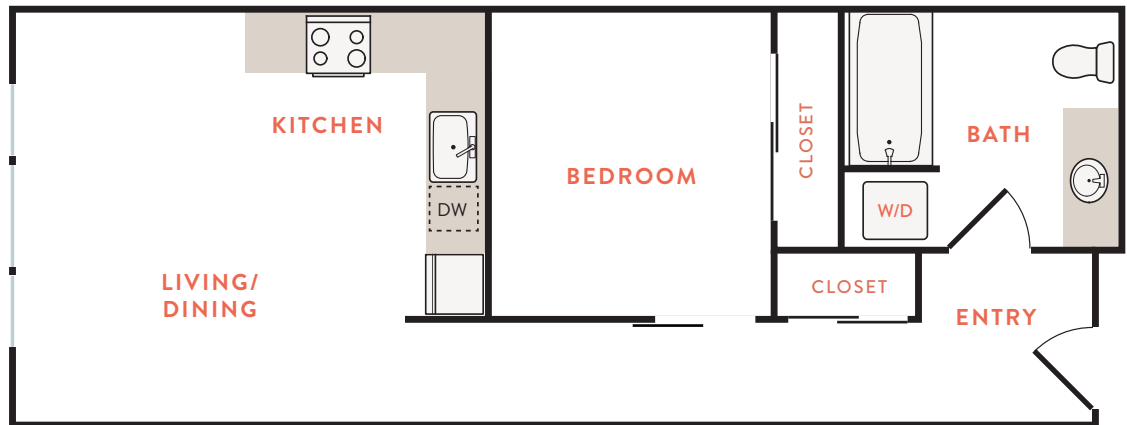

BLOOM.

ROSE HILL

Floorplans are for marketing purposes only; sizes and balconies/patios may vary by unit.

B3

OPEN 1 BED

1 BATH

598-609 SQ FT

Date: _____ Application Fee: _____