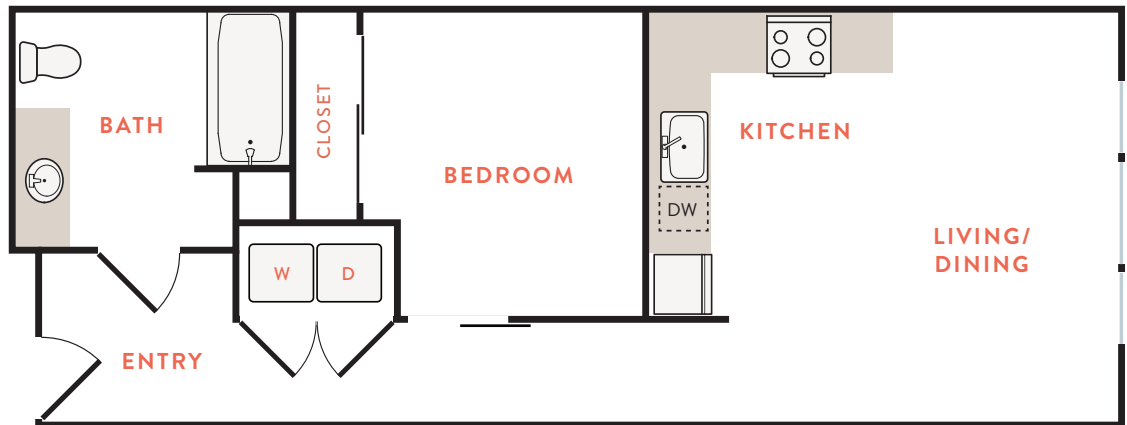

BLOOM.

ROSE HILL

Floorplans are for marketing purposes only; sizes and balconies/patios may vary by unit.

B3a

OPEN 1 BED

1 BATH

599-600 SQ FT

Date: _____ Application Fee: _____