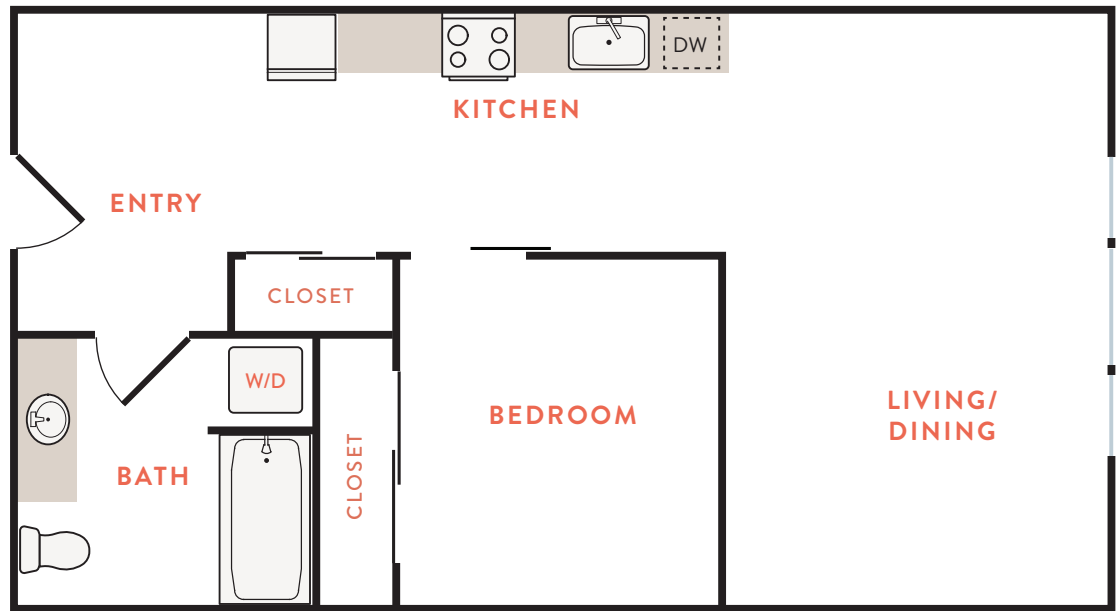

BLOOM.

ROSE HILL

Floorplans are for marketing purposes only; sizes and balconies/patios may vary by unit.

B5

OPEN 1 BED
1 BATH
668 SQ FT

Date: _____ Application Fee: _____

Rent: _____ Non-Refundable Fee: _____