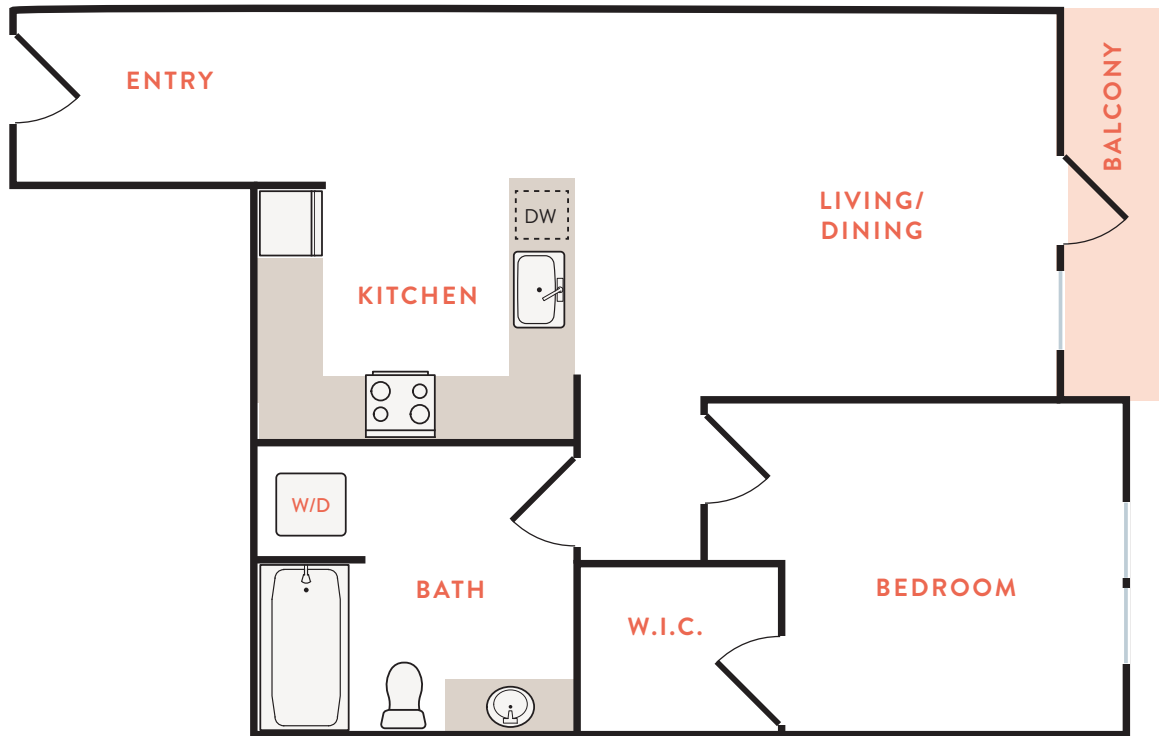

BLOOM

ROSE HILL

Floorplans are for marketing purposes only; sizes and balconies/patios may vary by unit.

C2

1 BED | 1 BATH
734-739 SQ FT

Date: _____ Application Fee: _____

Rent: _____ Non-Refundable Fee: _____