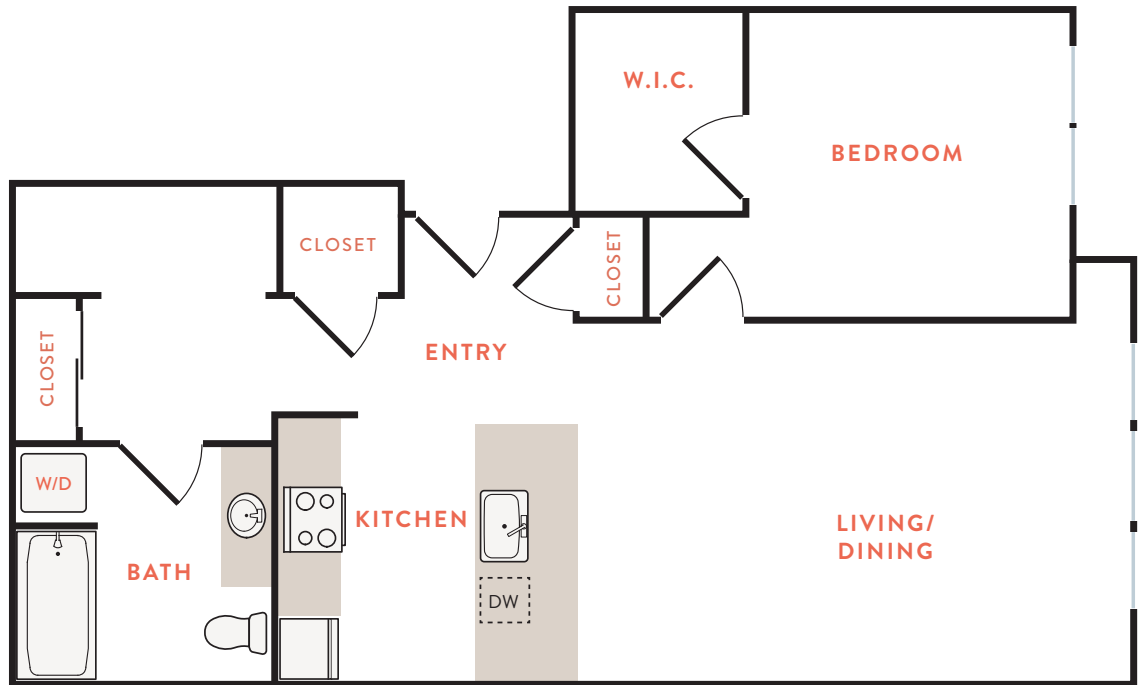

BLOOM

ROSE HILL

Floorplans are for marketing purposes only; sizes and balconies/patios may vary by unit.

C3

1 BED | 1 BATH
795-828 SQ FT

Date: _____ Application Fee: _____

Rent: _____ Non-Refundable Fee: _____