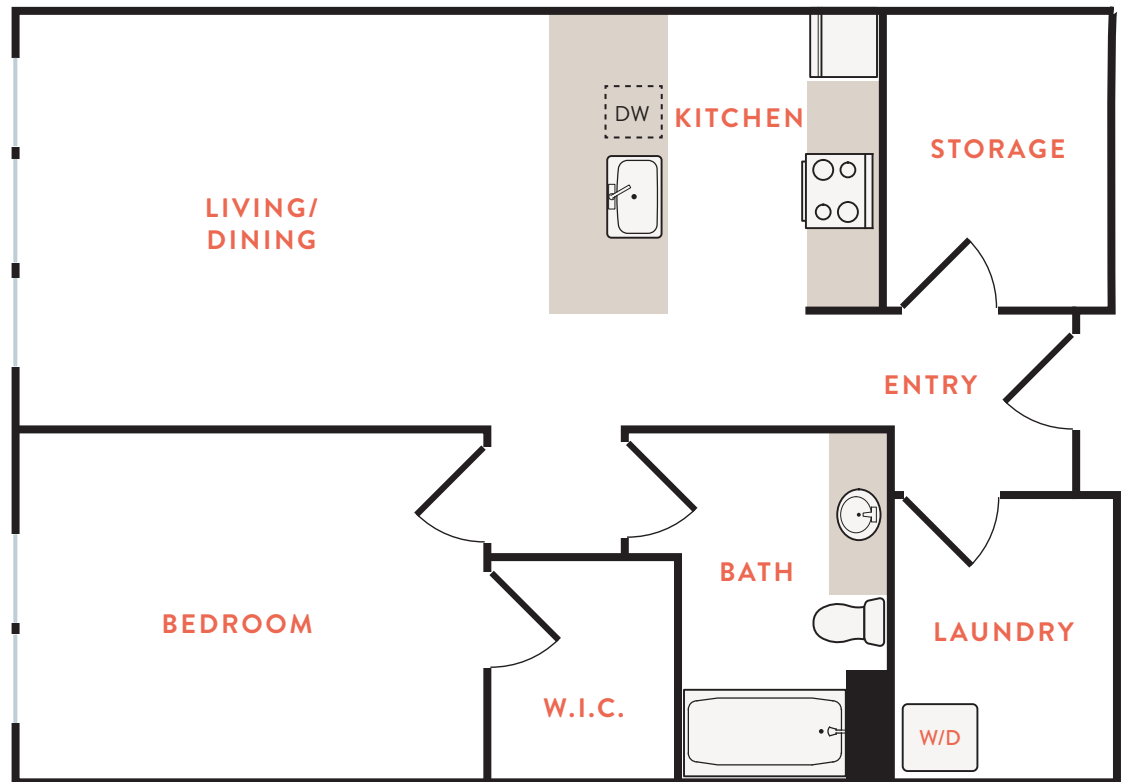

# BLOOM.

ROSE HILL

Floorplans are for marketing purposes only; sizes and balconies/patios may vary by unit.

C4

1 BED | 1 BATH  
817 SQ FT

Date: \_\_\_\_\_ Application Fee: \_\_\_\_\_

Rent: \_\_\_\_\_ Non-Refundable Fee: \_\_\_\_\_