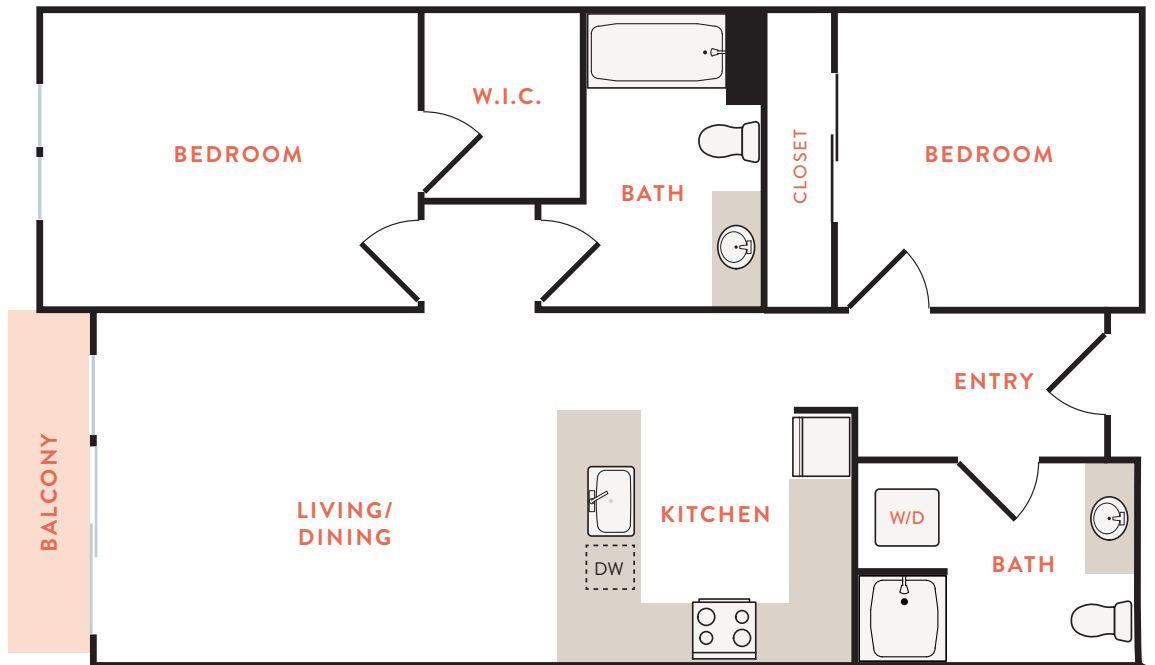

# BLOOM.

ROSE HILL

Floorplans are for marketing purposes only; sizes and balconies/patios may vary by unit.

## C6

1 BED | 1 BATH  
862-895 SQ FT

Date: \_\_\_\_\_ Application Fee: \_\_\_\_\_

Rent: \_\_\_\_\_ Non-Refundable Fee: \_\_\_\_\_

Rent Deposit: \_\_\_\_\_ Pet Fee: \_\_\_\_\_

Notes: \_\_\_\_\_

\_\_\_\_\_  
\_\_\_\_\_