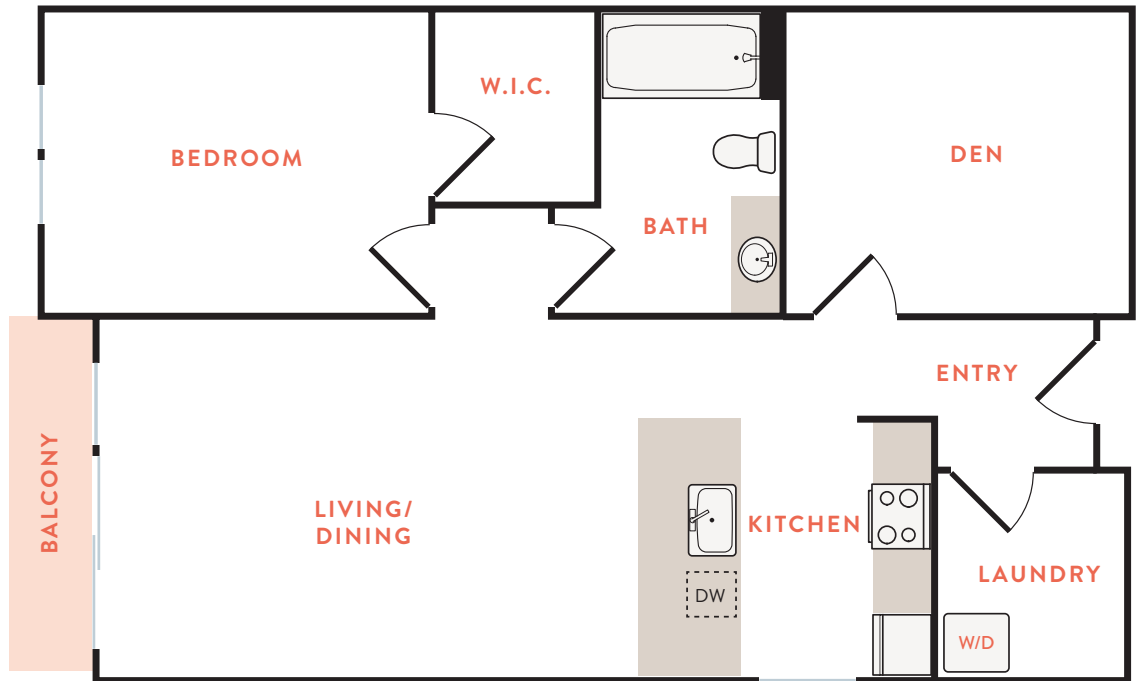

BLOOM

ROSE HILL

Floorplans are for marketing purposes only; sizes and balconies/patios may vary by unit.

C6a

1 BED | 1 BATH
888-897 SQ FT

Date: _____ Application Fee: _____

Rent: _____ Non-Refundable Fee: _____