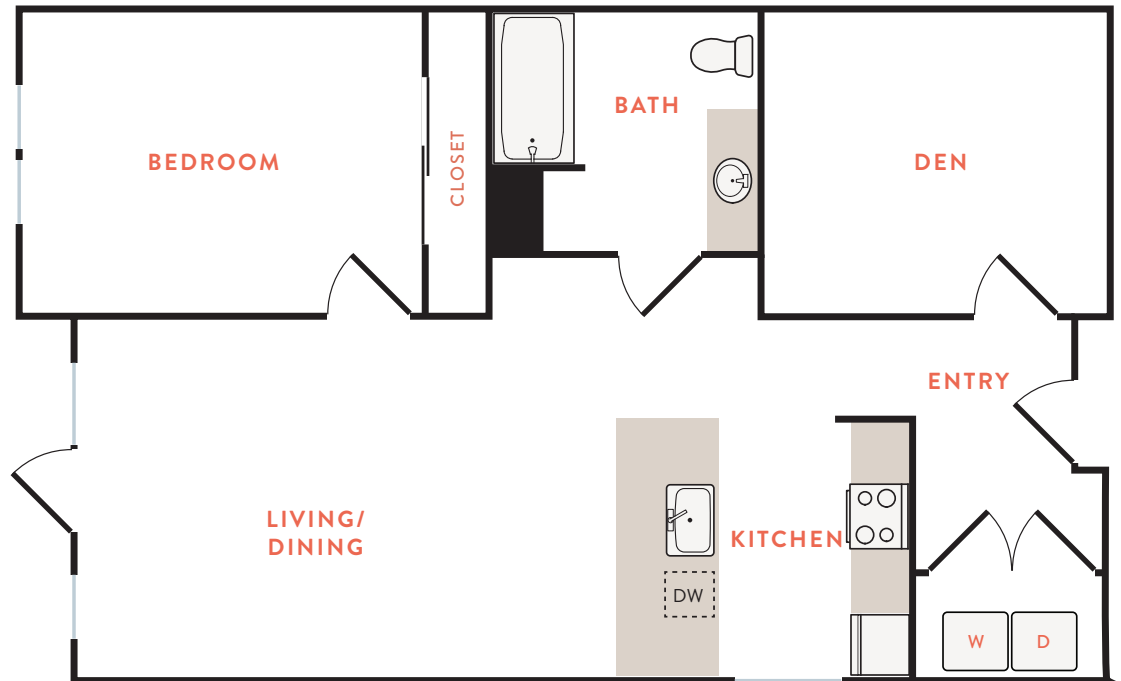

BLOOM

ROSE HILL

Floorplans are for marketing purposes only; sizes and balconies/patios may vary by unit.

C7

1 BED | 1 BATH
1064 SQ FT

Date: _____ Application Fee: _____

Rent: _____ Non-Refundable Fee: _____