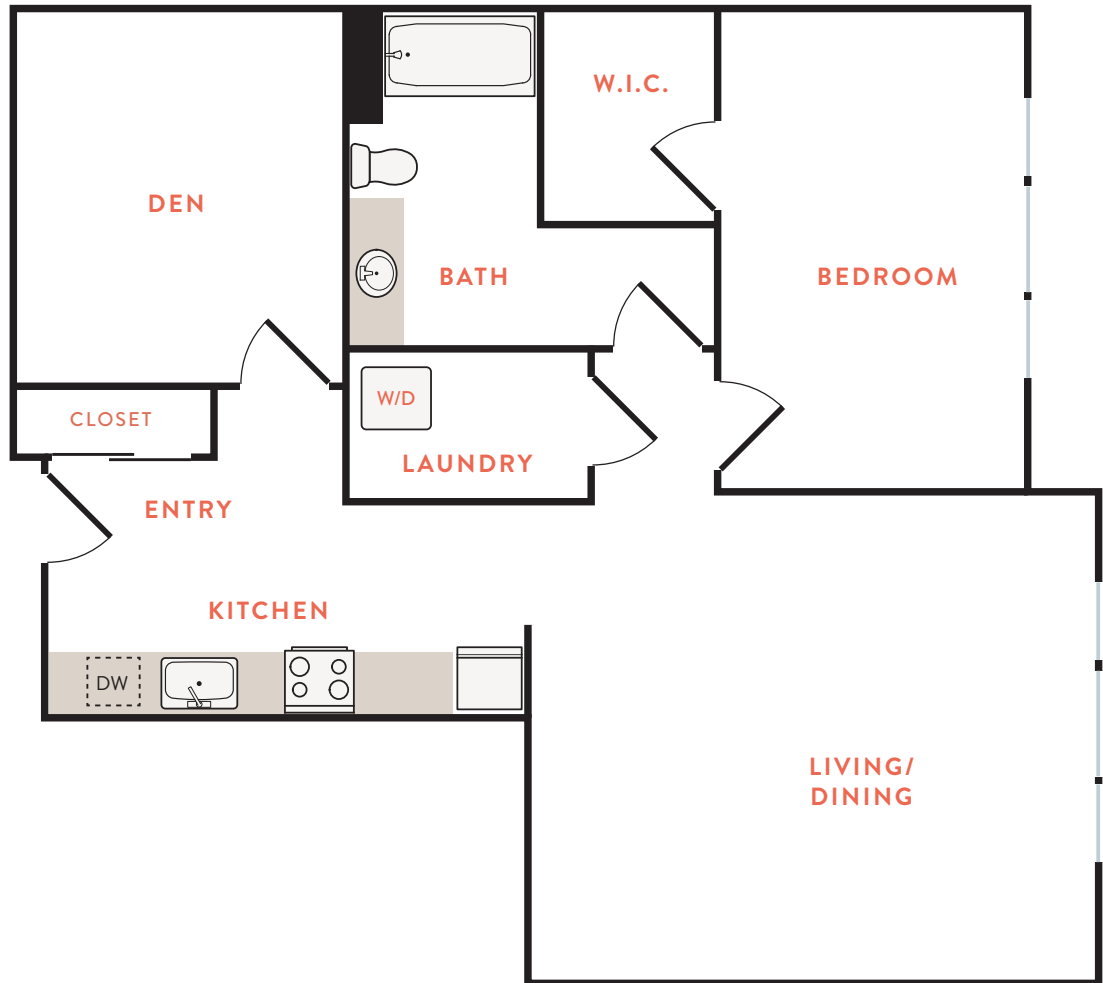

# BLOOM

ROSE HILL

Floorplans are for marketing purposes only; sizes and balconies/patios may vary by unit.

**C8**

1 BED | 1 BATH  
937 SQ FT

Date: \_\_\_\_\_ Application Fee: \_\_\_\_\_

Rent: \_\_\_\_\_ Non-Refundable Fee: \_\_\_\_\_