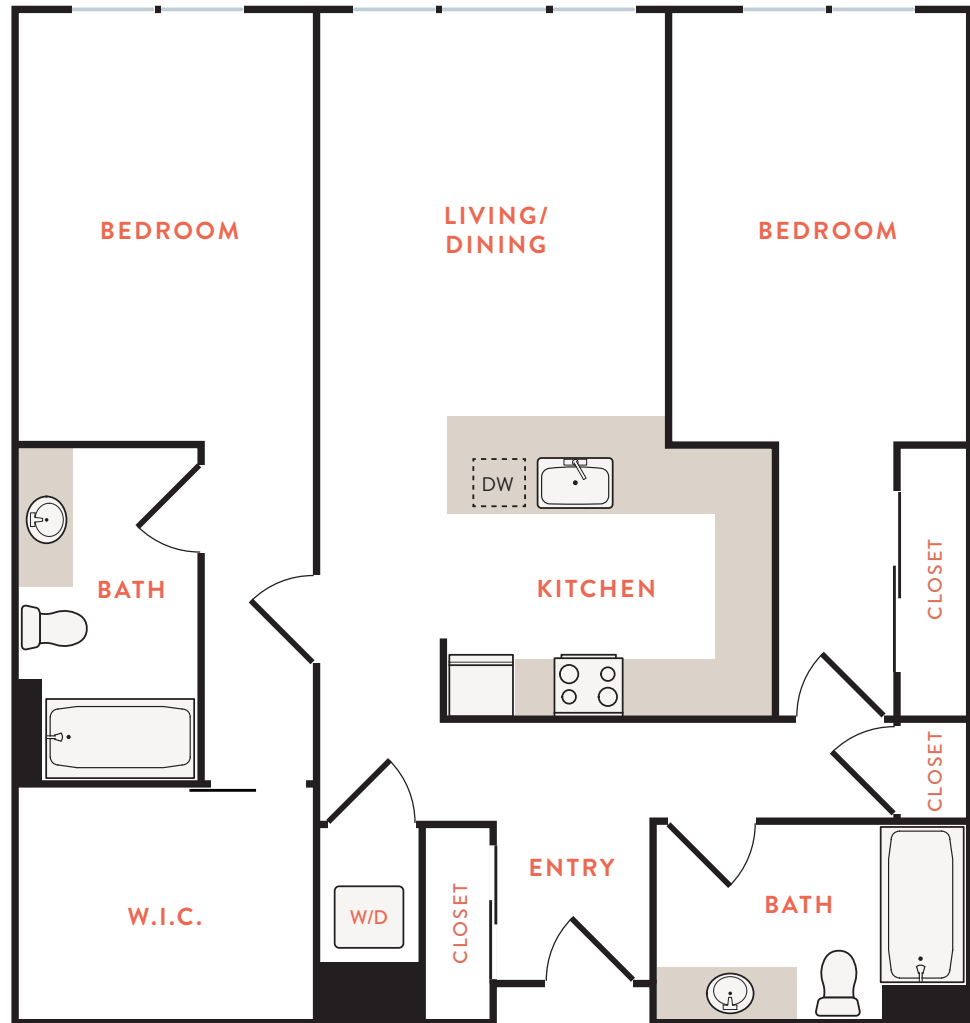

# BLOOM

ROSE HILL

Floorplans are for marketing purposes only; sizes and balconies/patios may vary by unit.

## D1

2 BED | 2 BATH  
1092 SQ FT

Date: \_\_\_\_\_ Application Fee: \_\_\_\_\_

Rent: \_\_\_\_\_ Non-Refundable Fee: \_\_\_\_\_

Rent Deposit: \_\_\_\_\_ Pet Fee: \_\_\_\_\_

Notes: \_\_\_\_\_

\_\_\_\_\_  
\_\_\_\_\_