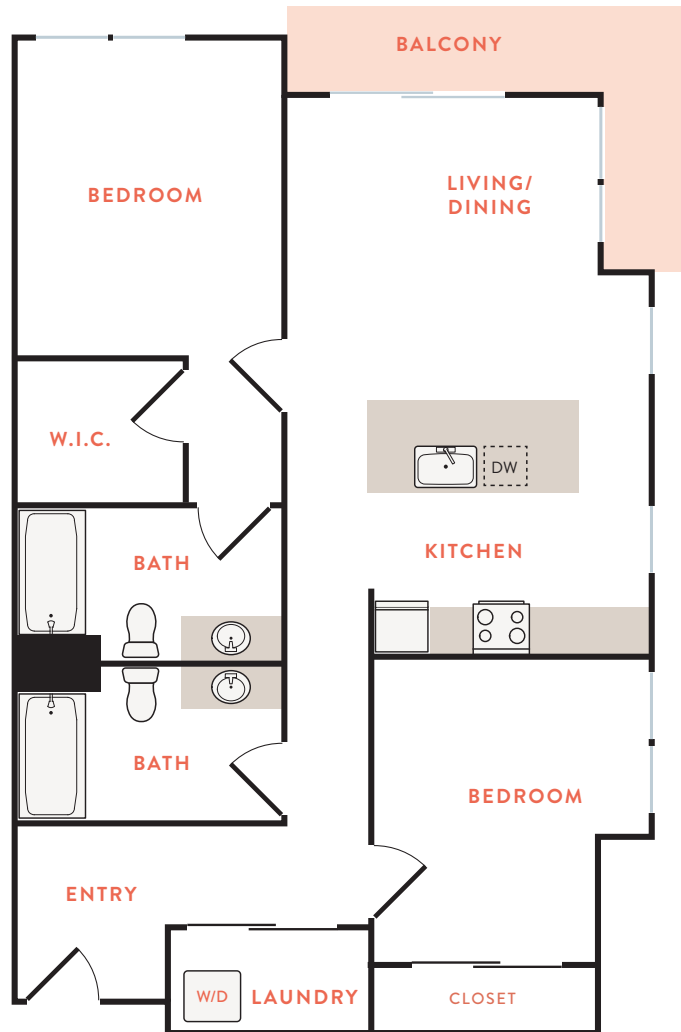

BLOOM

ROSE HILL

Floorplans are for marketing purposes only; sizes and balconies/patios may vary by unit.

D2

2 BED | 2 BATH
993-998 SQ FT

Date: _____ Application Fee: _____

Rent: _____ Non-Refundable Fee: _____

Rent Deposit: _____ Pet Fee: _____

Notes: _____