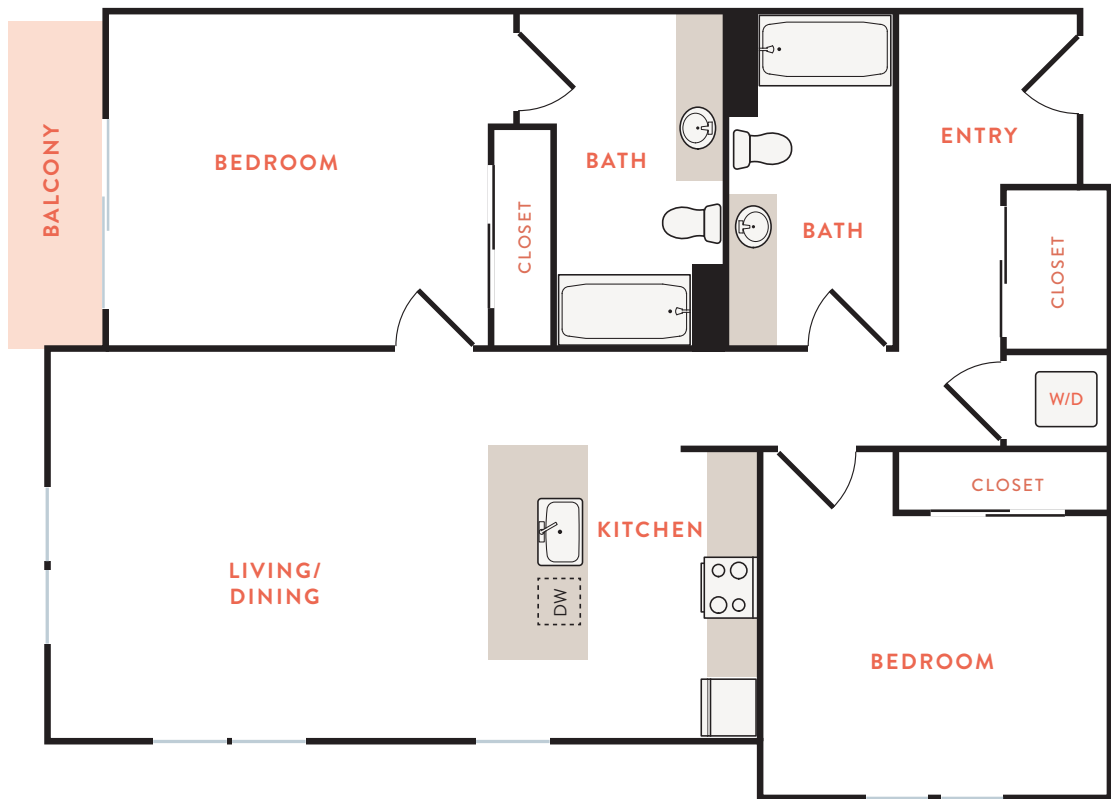

BLOOM.

ROSE HILL

Floorplans are for marketing purposes only; sizes and balconies/patios may vary by unit.

D3

2 BED | 2 BATH
1093-1098 SQ FT

Date: _____ Application Fee: _____

Rent: _____ Non-Refundable Fee: _____