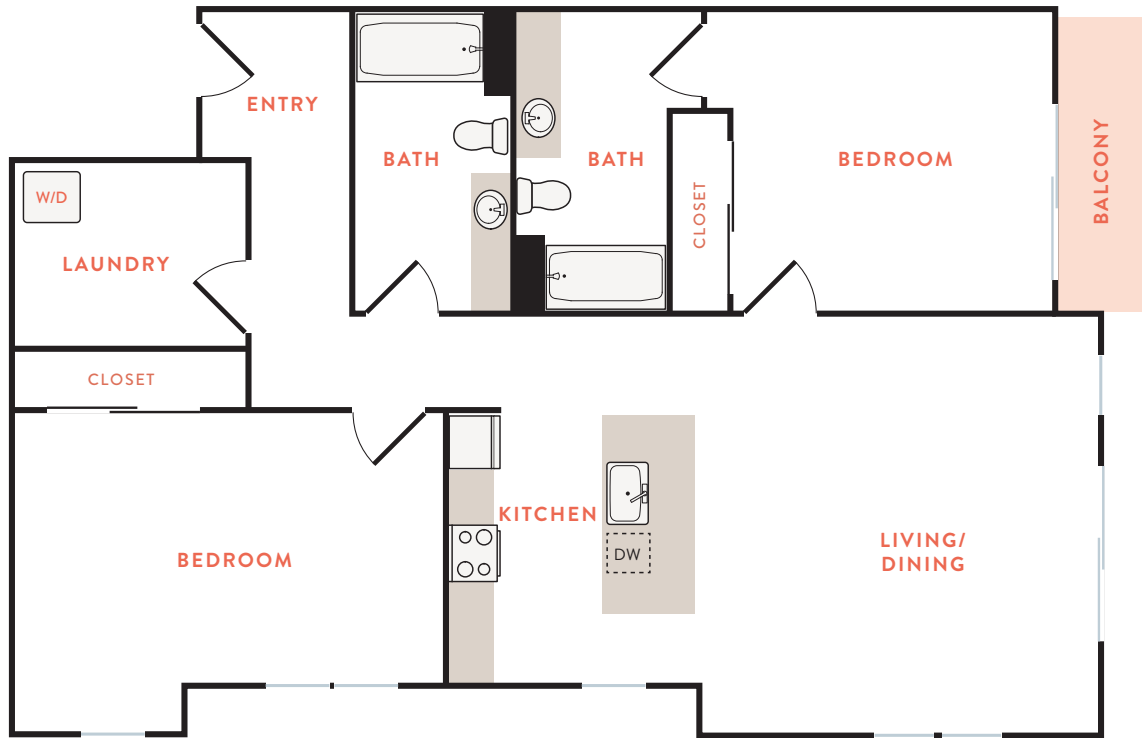

BLOOM.

ROSE HILL

Floorplans are for marketing purposes only; sizes and balconies/patios may vary by unit.

D4

2 BED | 2 BATH
1206-1226 SQ FT

Date: _____ Application Fee: _____

Rent: _____ Non-Refundable Fee: _____