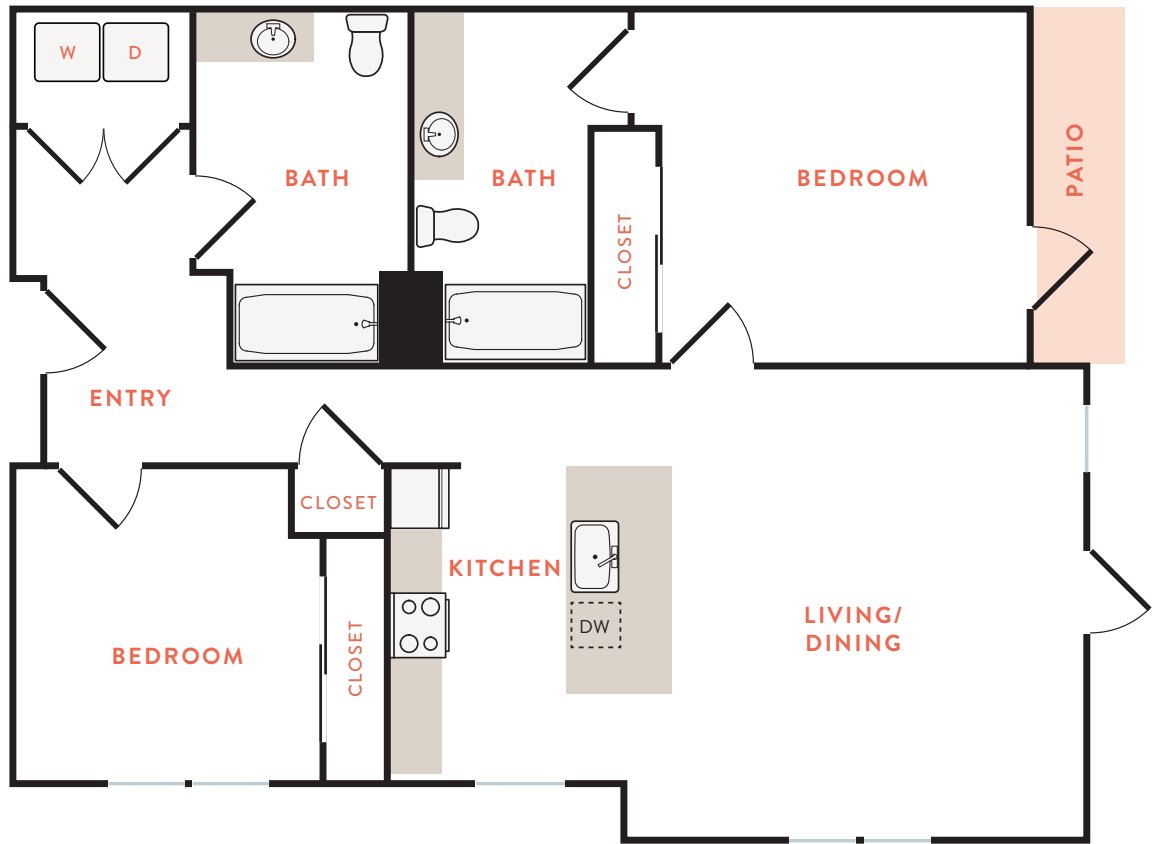

BLOOM.

ROSE HILL

Floorplans are for marketing purposes only; sizes and balconies/patios may vary by unit.

D4a

2 BED | 2 BATH
1060 SQ FT

Date: _____ Application Fee: _____

Rent: _____ Non-Refundable Fee: _____