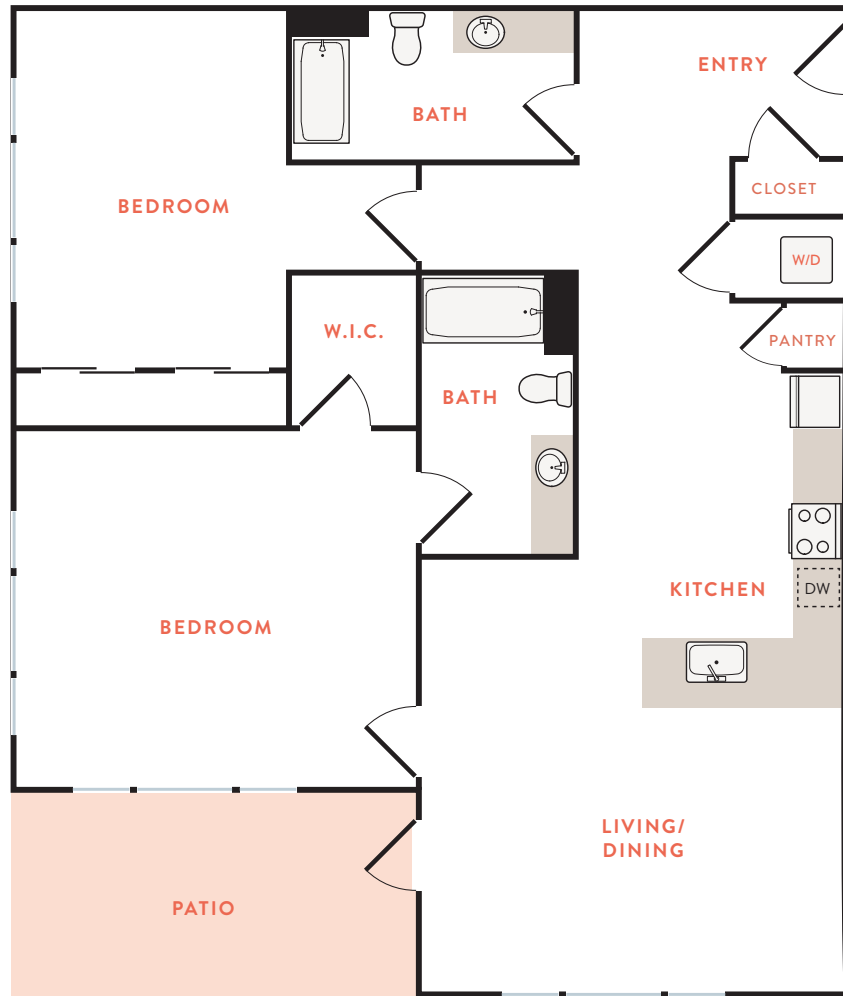

# BLOOM

ROSE HILL

Floorplans are for marketing purposes only; sizes and balconies/patios may vary by unit.

## D5

2 BED | 2 BATH  
1316-1323 SQ FT

Date: \_\_\_\_\_ Application Fee: \_\_\_\_\_

Rent: \_\_\_\_\_ Non-Refundable Fee: \_\_\_\_\_

Rent Deposit: \_\_\_\_\_ Pet Fee: \_\_\_\_\_

Notes: \_\_\_\_\_

\_\_\_\_\_

\_\_\_\_\_